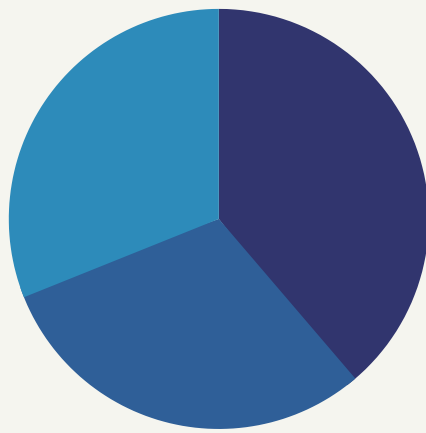

2021 Q3 Membership stats

Sustaining Members
31.1%

Joint Members
38.7%

Direct Members
30.2%

New members this year:

55

Average membership
amount:

\$45