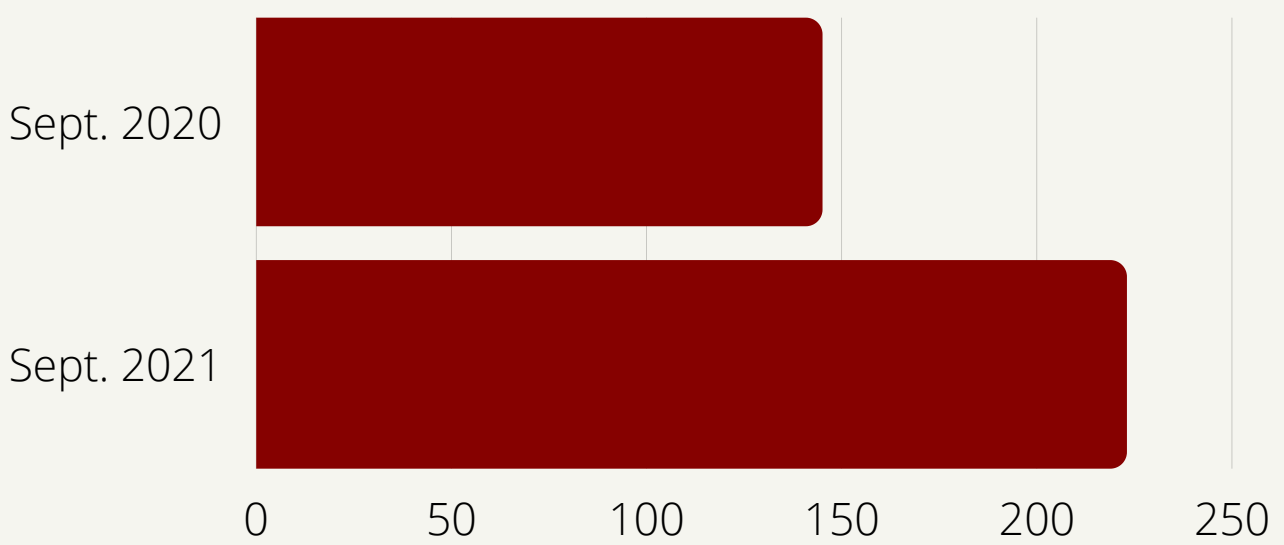

2021 Q3 Membership stats

Sustaining Members
31.1%

Joint Members
38.7%

Direct Members
30.2%

New members this year:

55

Average membership
amount:

\$45